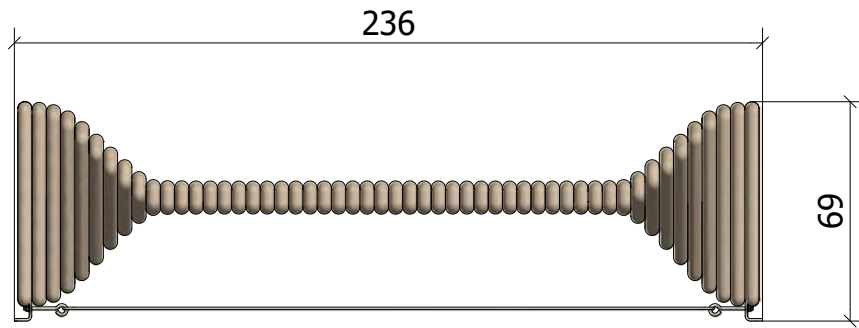

**simple**  
moveart playsculptures®

**Playsculpture simple**

The «simple» offers seating for five people or a space for one person on which to lounge. To support the head and elevate the feet, the upper and lower ends are gently tilted upwards. At the same time, the playful design of the bench lends its own charisma but does not disrupt existing landscapes.

All objects are manufactured according to European safety standards for playground equipment SN EN 1176.

**Tech. Specifications:**

Length: 236 cm  
Width: 50 cm  
Height: 69cm  
Weight: 90 kg  
Freestanding available  
Number of foundations: 2  
Construction time (approx.):  
2 pers. à 1,5 hrs.

# THE HUMAN IGNITION PROFILE (HIP)