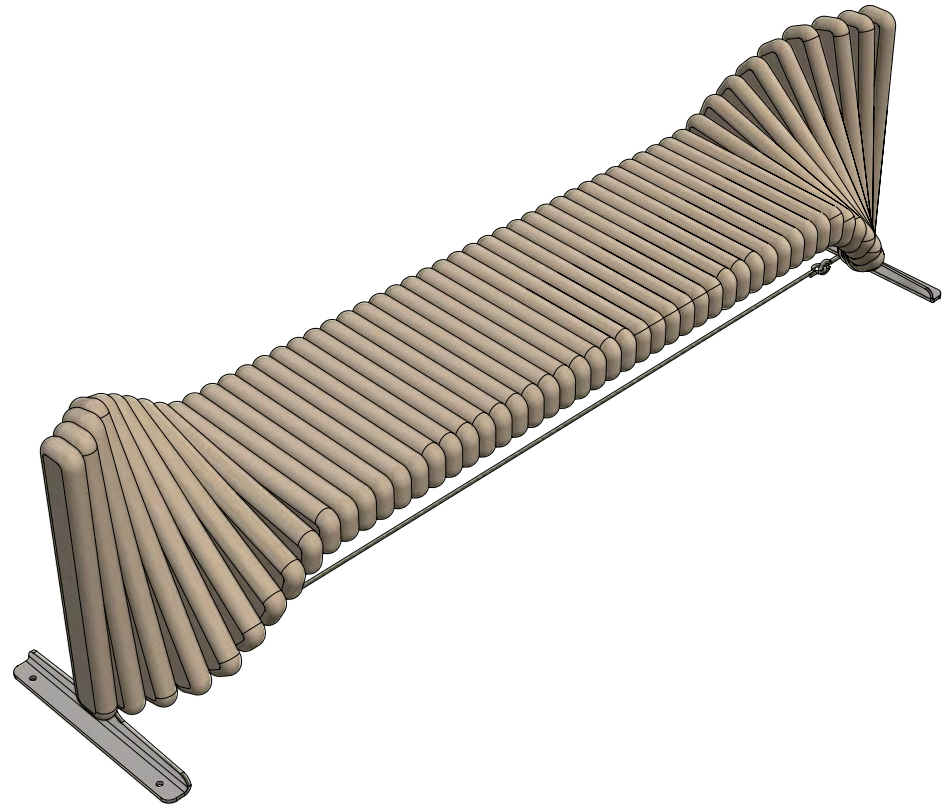

**simple**  
moveart playsculptures®

**Playsculpture simple**

The «simple» offers seating for five people or a space for one person on which to lounge. To support the head and elevate the feet, the upper and lower ends are gently tilted upwards. At the same time, the playful design of the bench lends its own charisma but does not disrupt existing landscapes.

**Material:**

All products are constructed using 100% ecological and sustainable Accoya wood, and have a minimum outdoor life span of 25 years. They are low-maintenance and resistant to vandalism.

**Safety:**

All objects are manufactured according to European safety standards for playground equipment SN EN 1176.

**Tech. Specifications:**

Length: 236 cm  
Width: 50 cm  
Height: 69cm  
Weight: 90 kg  
Freestanding available  
Number of foundations: 2  
Construction time (approx.):  
2 pers. à 1,5 hrs.

# THE HUMAN IGNITION PROFILE (HIP)