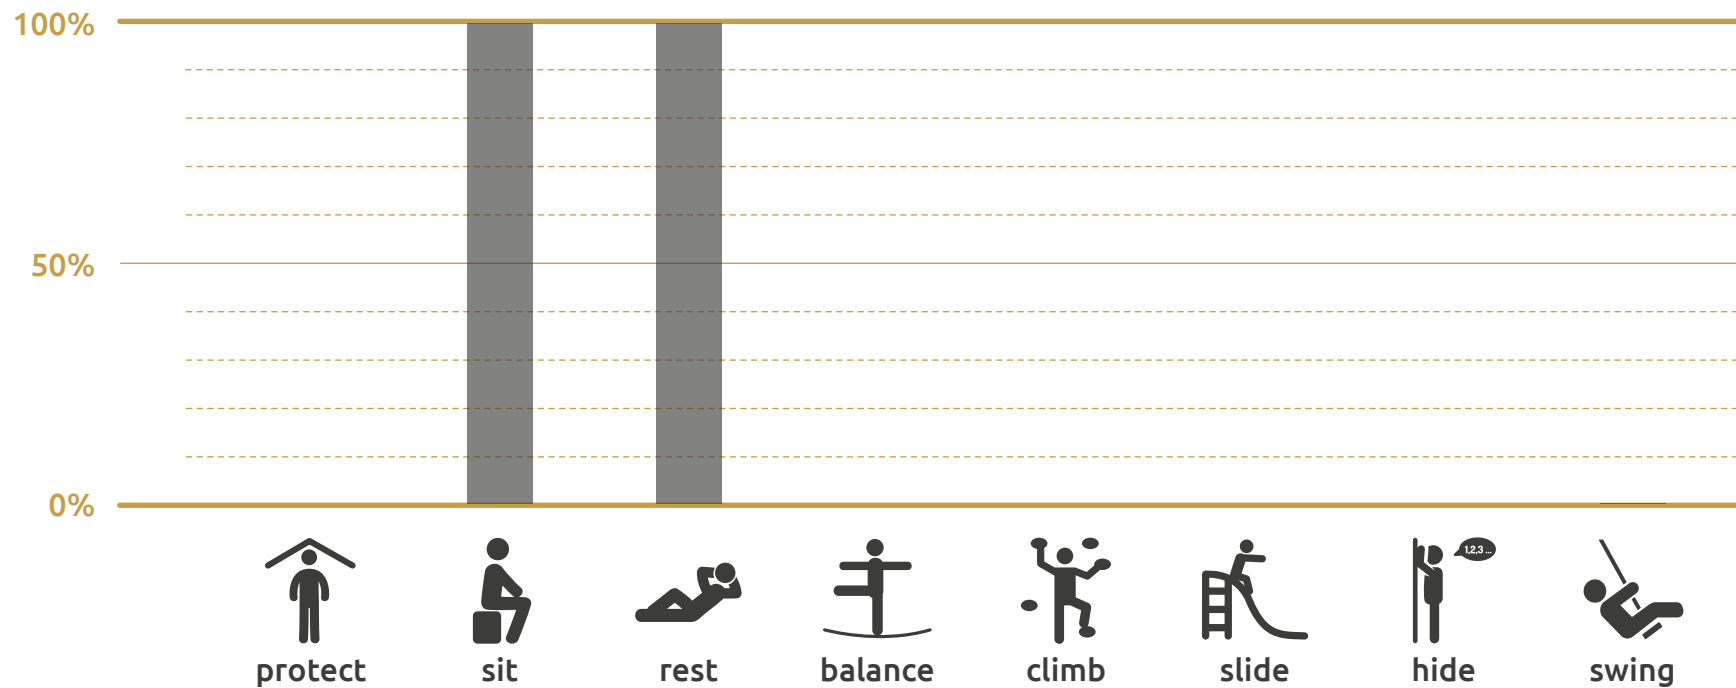

THE HUMAN IGNITION PROFILE (HIP)