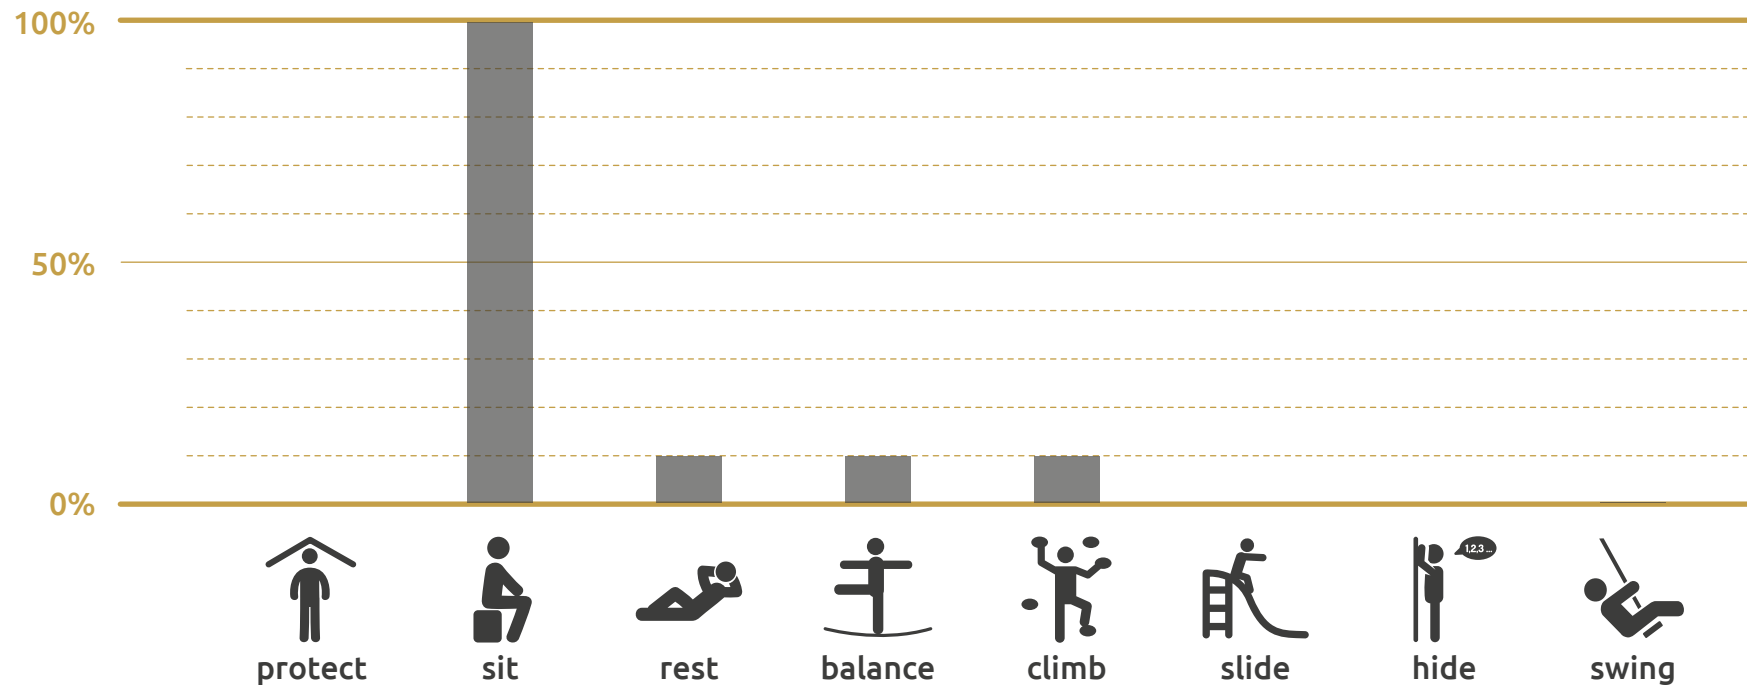

waterdrop
moveart playsculptures®

Playsculpture waterdrop

«waterdrop» thanks to its non-uniform backrest, offers users the opportunity to relax the back and the posterior. The playful shape, which is evocative of a wave, is ideal for incorporating into new or existing residential districts, garden areas or public parks as part of landscaping or architecture.

Material:

All products are constructed using 100% ecological and sustainable Accoya wood, and have a minimum outdoor life span of 25 years. They are low-maintenance and resistant to vandalism.

Safety:

All objects are manufactured according to European safety standards for playground equipment SN EN 1176.

Tech. Specifications:

Length: 84 cm
 Width: 74cm
 Height: 94 cm
 Weight: 50 kg
 Freestanding available
 Number of foundations: 1
 Construction time (approx.):
 1 pers. à 1,5 hrs.

THE HUMAN IGNITION PROFILE (HIP)