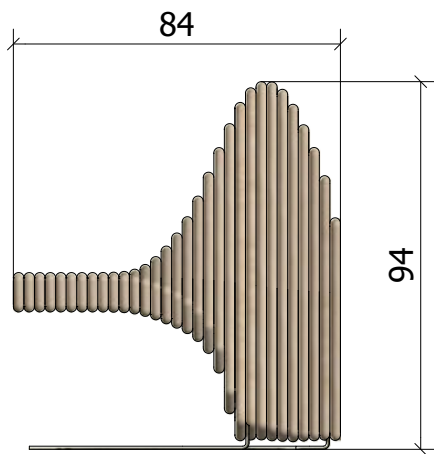

Tech. Specifications:

Length: 84 cm
 Width: 74cm
 Height: 94 cm
 Weight: 50 kg
 Freestanding available
 Number of foundations: 1
 Construction time (approx.):
 1 pers. à 1,5 hrs.

THE HUMAN IGNITION PROFILE (HIP)