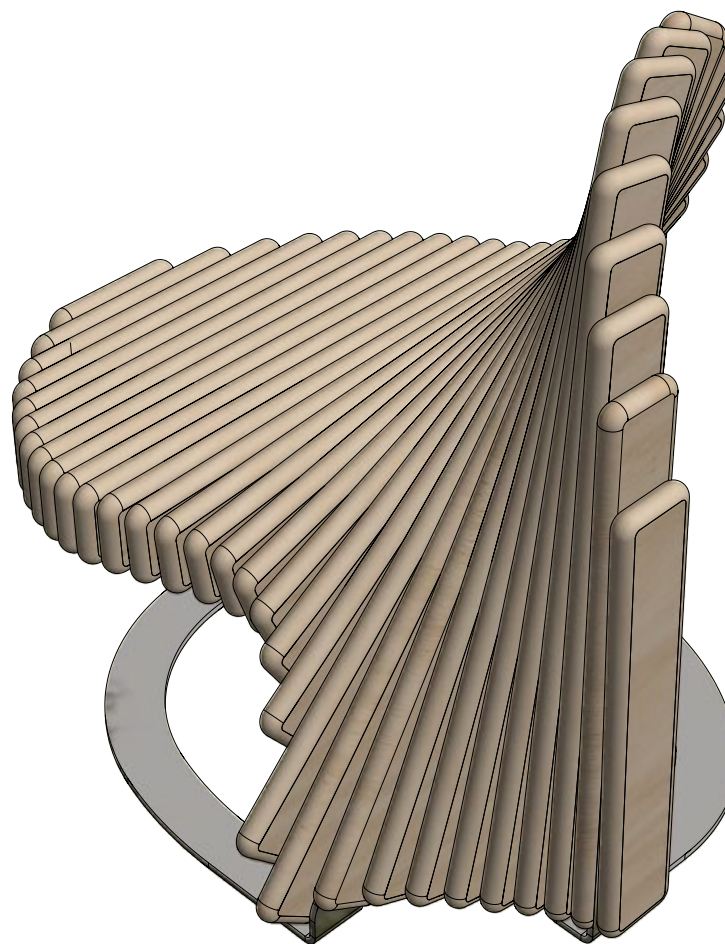

waterdrop
moveart playsculptures®

Playsculpture waterdrop

«waterdrop» thanks to its non-uniform backrest, offers users the opportunity to relax the back and the posterior. The playful shape, which is evocative of a wave, is ideal for incorporating into new or existing residential districts, garden areas or public parks as part of landscaping or architecture.

Tech. Specifications:

Length: 84 cm
 Width: 74cm
 Height: 94 cm
 Weight: 50 kg
 Freestanding available
 Number of foundations: 1
 Construction time (approx.):
 1 pers. à 1,5 hrs.

THE HUMAN IGNITION PROFILE (HIP)