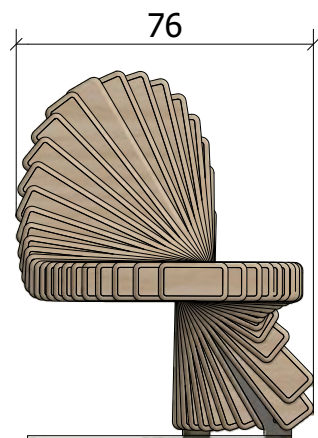

waterdrop
moveart playsculptures®

Playsculpture waterdrop

«waterdrop» thanks to its non-uniform backrest, offers users the opportunity to relax the back and the posterior. The playful shape, which is evocative of a wave, is ideal for incorporating into new or existing residential districts, garden areas or public parks as part of landscaping or architecture.

Tech. Specifications:

Length: 84 cm
 Width: 74cm
 Height: 94 cm
 Weight: 50 kg
 Freestanding available
 Number of foundations: 1
 Construction time (approx.):
 1 pers. à 1,5 hrs.

THE HUMAN IGNITION PROFILE (HIP)