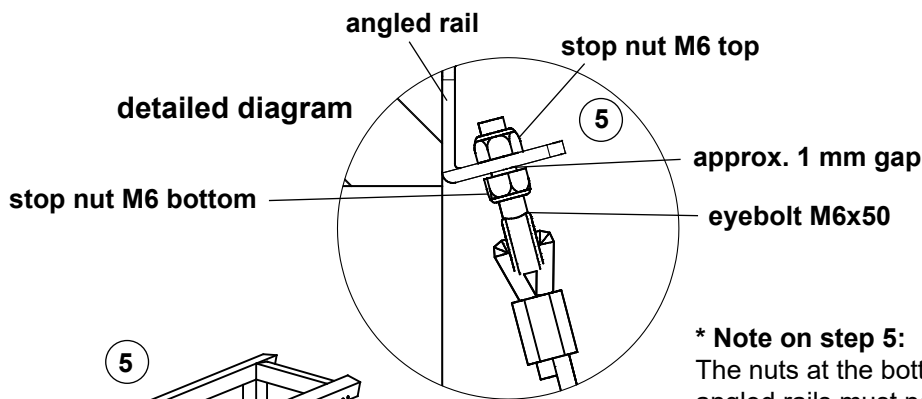

- location
- usage
- frequency of use
- possible vandalism

For more details see also "General instructions for maintenance of playgrounds".

Impulse Spheres
Order No. 10.11000

Wooden parts

1. Check for rot and, if necessary, smooth out splinters and round off sharp edges of cracks.
2. Check that all bolts and screws are tight and retighten if necessary.
3. **Recommendation:** apply wood preservative wax (www.complex-farben.eu) once a year.

Structural stability

7. In order to check that the equipment is securely fastened to the ground, uncover the foundations once a year.

*** Note on step 5:**
The nuts at the bottom of the angled rails must not be tightened to the end of their threads (approx. 1 mm gap, see detailed diagram).