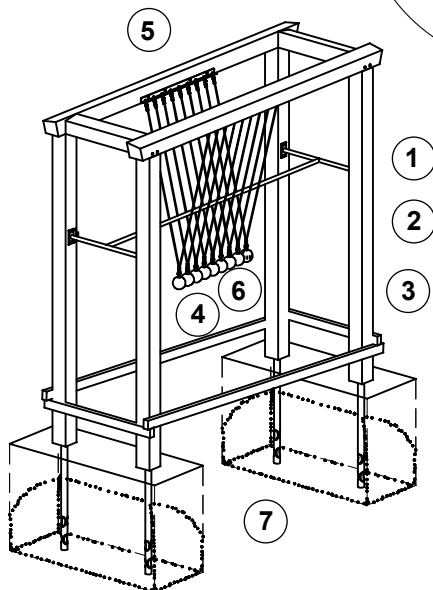

- location
- usage
- frequency of use
- possible vandalism

For more details see also "General instructions for maintenance of playgrounds".

Impulse Spheres
Order No. 10.11000

Wooden parts

1. Check for rot and, if necessary, smooth out splinters and round off sharp edges of cracks.
2. Check that all bolts and screws are tight and retighten if necessary.
3. **Recommendation:** apply wood preservative wax (www.complex-farben.eu) once a year.

Structural stability

7. In order to check that the equipment is securely fastened to the ground, uncover the foundations once a year.

*** Note on step 5:**
The nuts at the bottom of the angled rails must not be tightened to the end of their threads (approx. 1 mm gap, see detailed diagram).